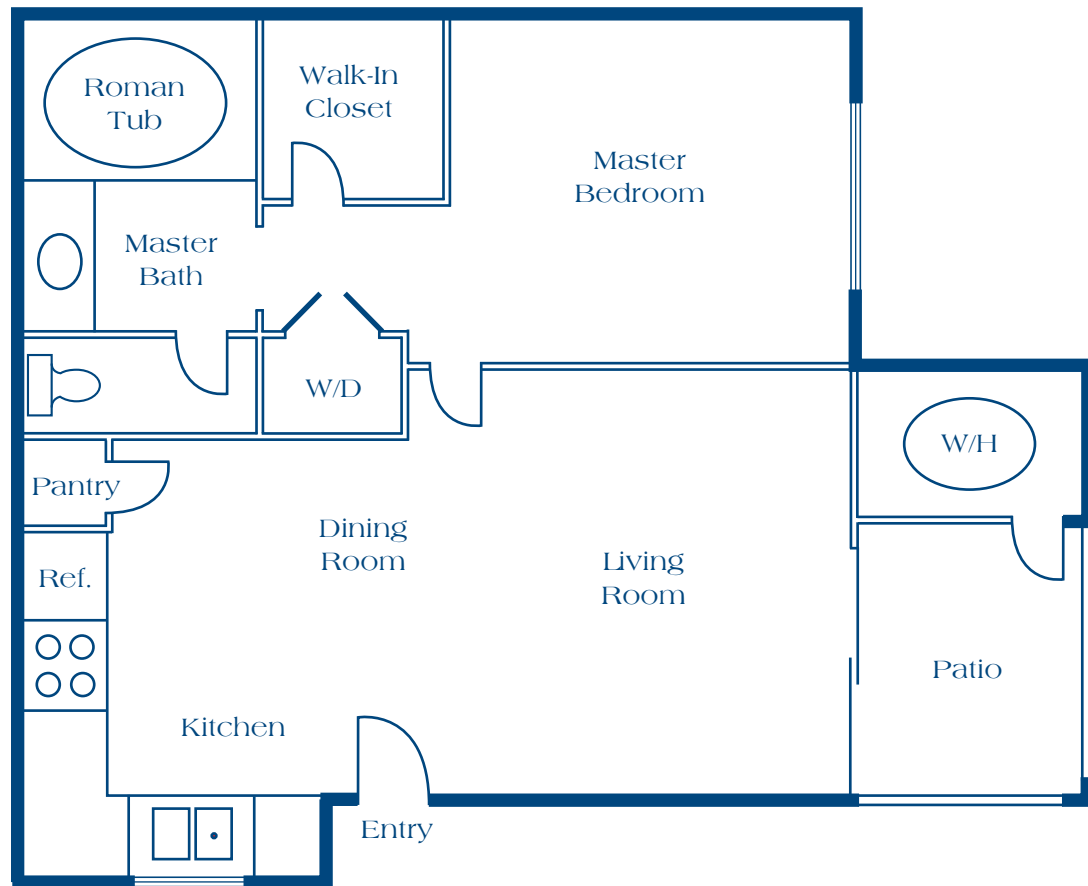

Shelter Cove

1 Bedroom 1 Bath

535 Square Feet

Starting at \$580

INTERIOR FEATURES

- FULLY APPOINTED KITCHEN
- WASHER AND DRYER
- PRIVATE PATIO OR BALCONY
- SPACIOUS WALK-IN CLOSET
- RELAXING ROMAN TUB

RECREATIONAL FEATURES