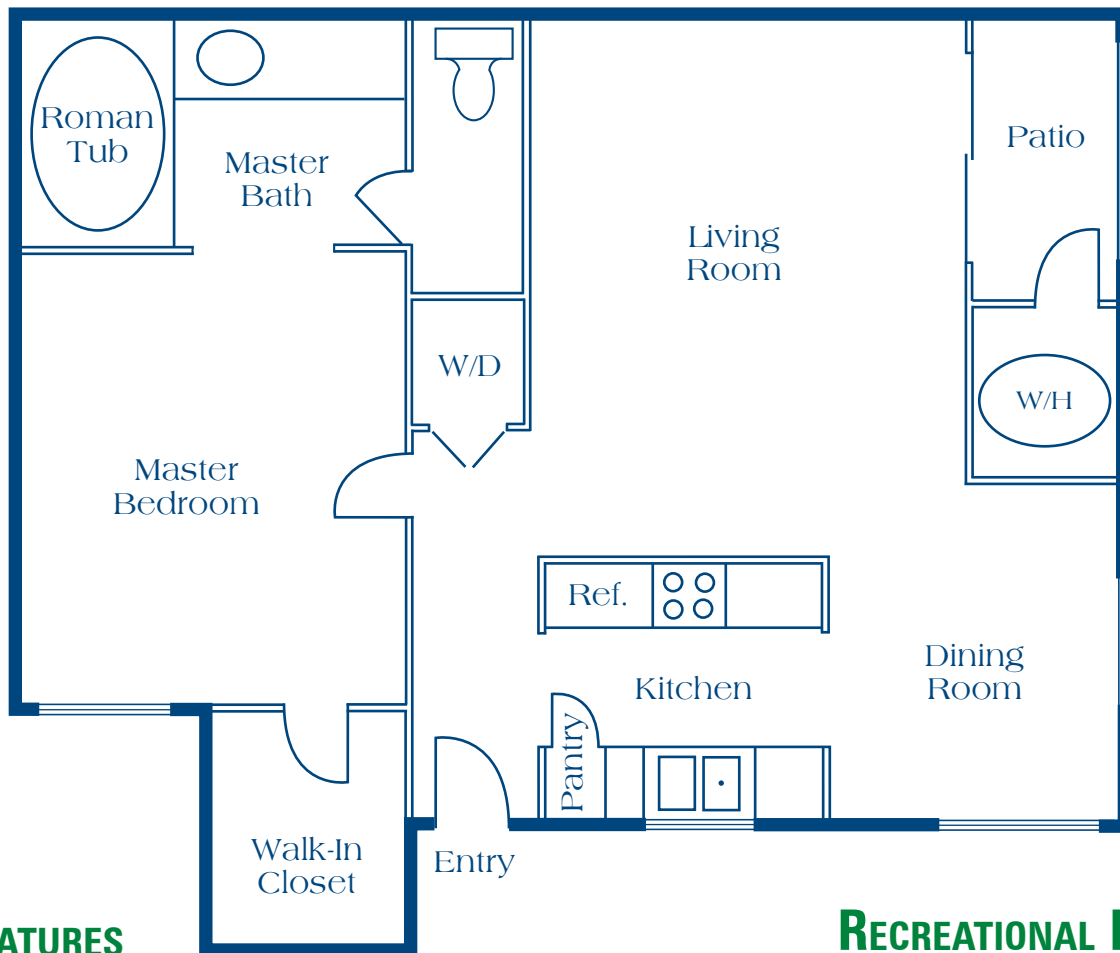

# Shelter Cove

**1 Bedroom 1 Bath**

**700 Square Feet**

**Starting at \$635**

## INTERIOR FEATURES

- FULLY APPOINTED KITCHEN
- WASHER AND DRYER
- PRIVATE PATIO OR BALCONY
- SPACIOUS WALK-IN CLOSET
- RELAXING ROMAN TUB