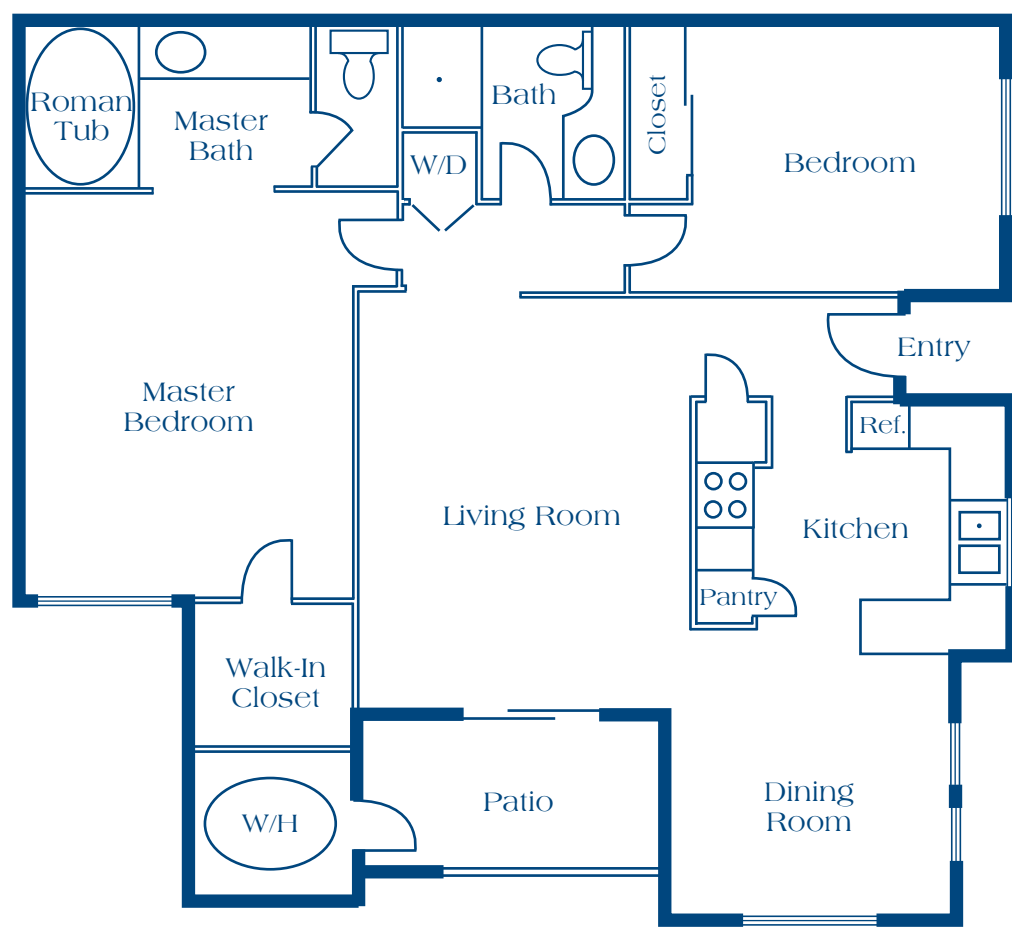

Shelter Cove

2 Bedroom 2 Bath

1,035 Square Feet

Starting at \$760

INTERIOR FEATURES

- FULLY APPOINTED KITCHEN
- WASHER AND DRYER
- PRIVATE PATIO OR BALCONY
- SPACIOUS WALK-IN CLOSET
- RELAXING ROMAN TUB

RECREATIONAL FEATURES